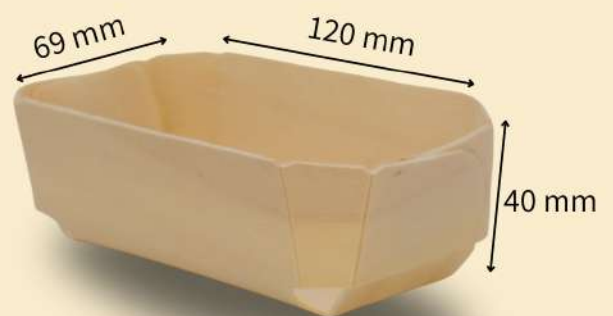

MATERIAL

Poplar