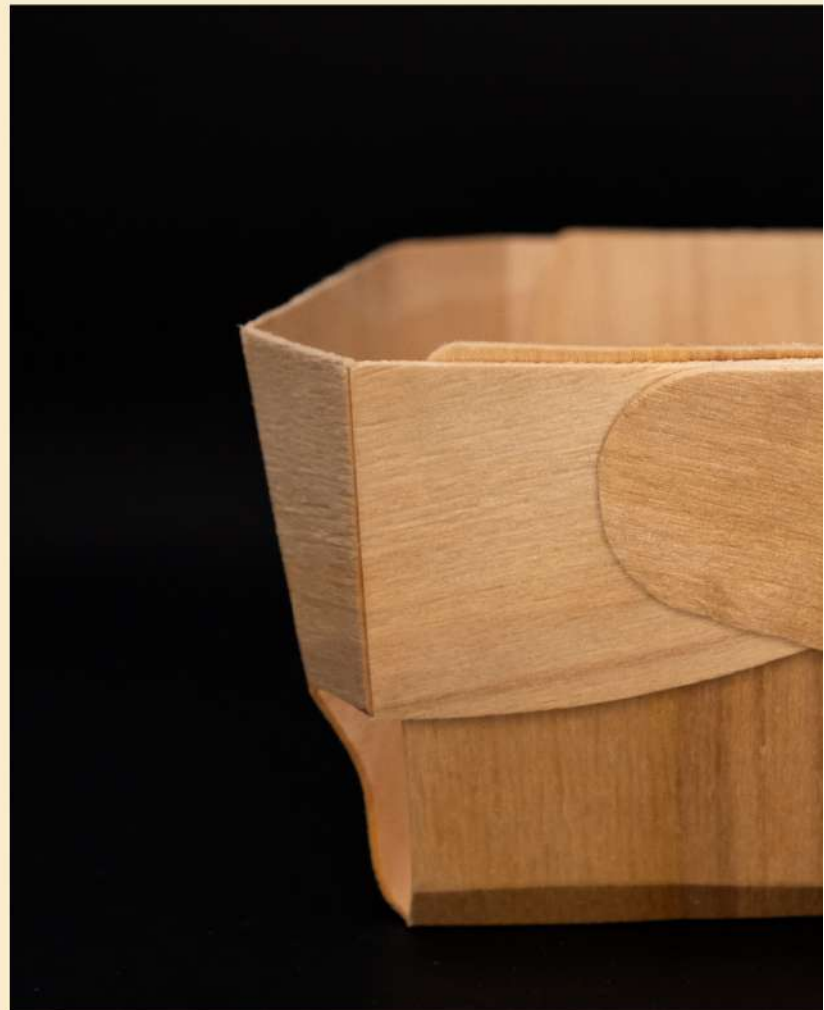

CAPACITY

± 500 Gr

TICKNESS

± 1.2 mm

MATERIAL

Poplar

BOX TYPE

Minimum**Packaging**