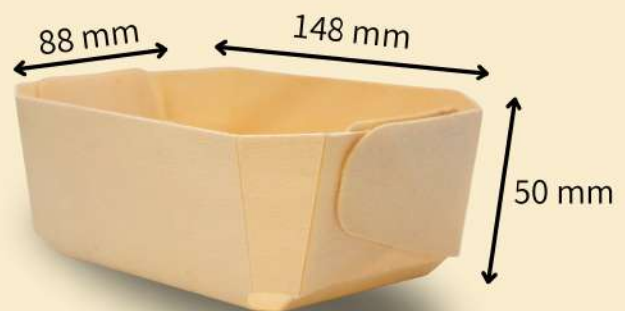

WEIGHT

± 12 Gr

CAPACITY

± 150 Gr

TICKNESS

± 1.2 mm

MATERIAL

Poplar