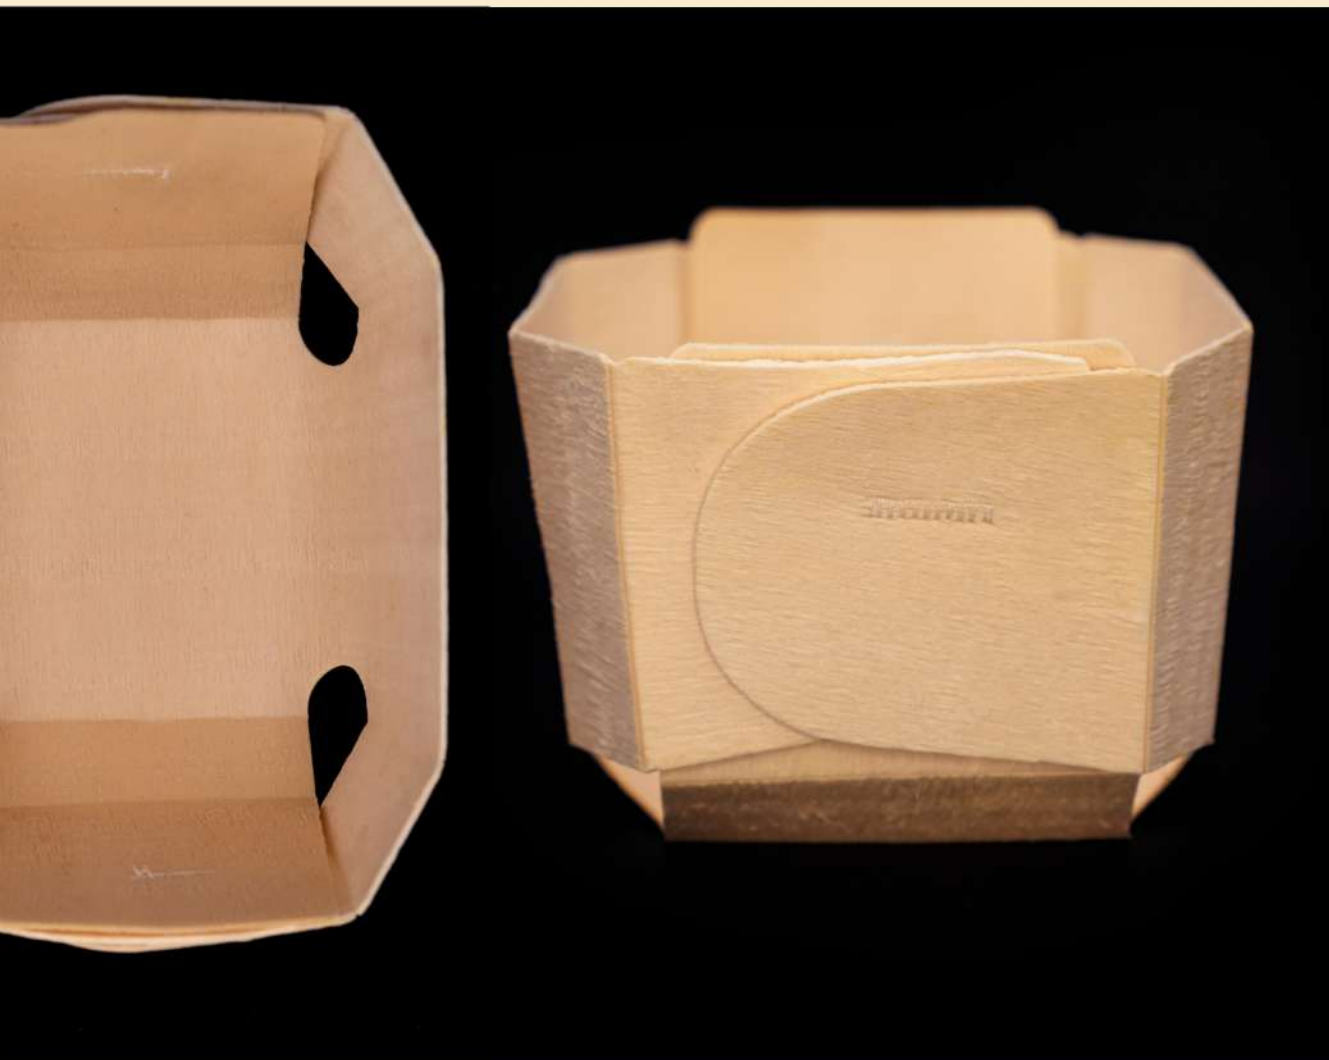

BOX TYPE

Minimum

Packaging

30 UNITS

Cardbox Dimensions

35 X 25 X 20 CM $\pm$ 3%

Gross Box Weight

$\pm$ 1.035 Kg

Medium

Packaging

224UNITS

Cardbox Dimensions

60 X 40 X 37.5 CM $\pm$ 3%

Gross Box Weight

$\pm$ 6.240 Kg

Capacity per pallet

20 boxes - 4.480units

1200 x 800 mm

BERLIM_model