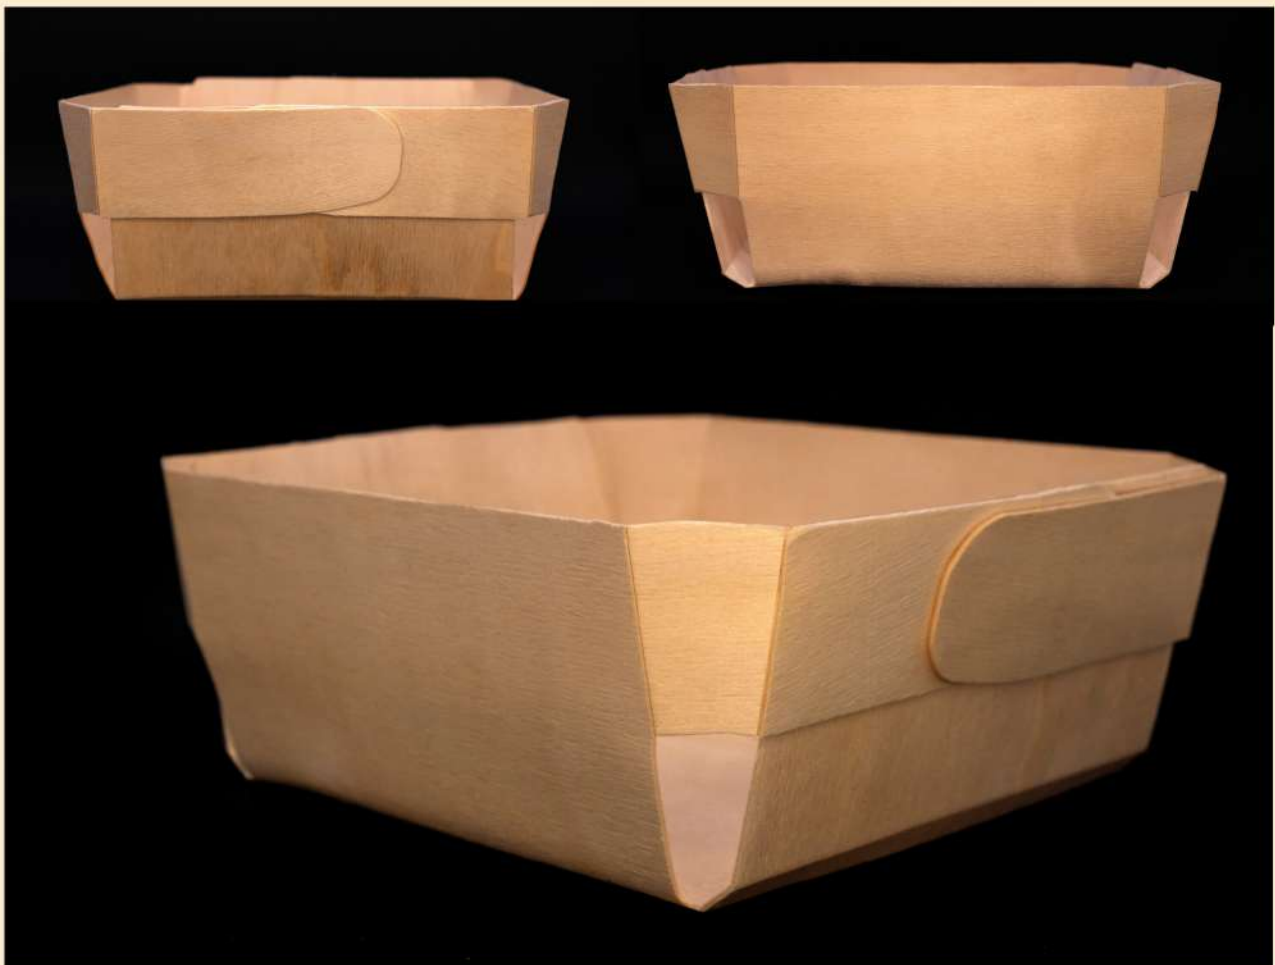

TOKYO_model

TRAY DIMENSION
± 215 X 180 X 75 MM

WEIGHT
± 35 Gr

CAPACITY
± 700 Gr

TICKNESS
± 1.2 mm

MATERIAL
Poplar