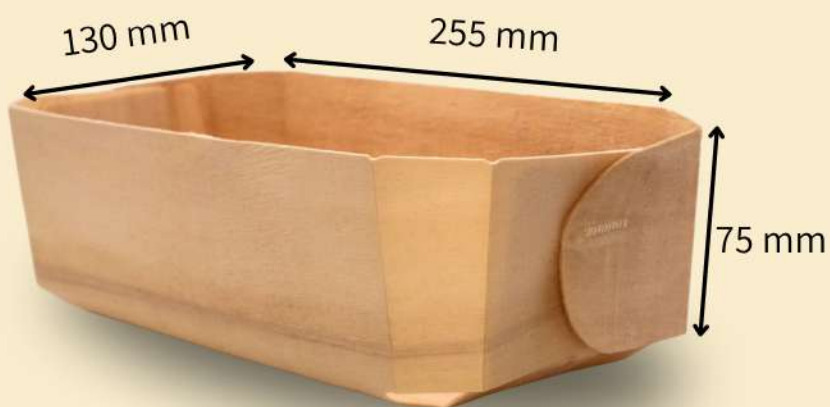

CANBERRA_model

TRAY DIMENSION
± 255 X 130 X 75 MM

WEIGHT
± 32 Gr

CAPACITY
± 600 Gr

TICKNESS
± 1.2 mm

MATERIAL
Poplar