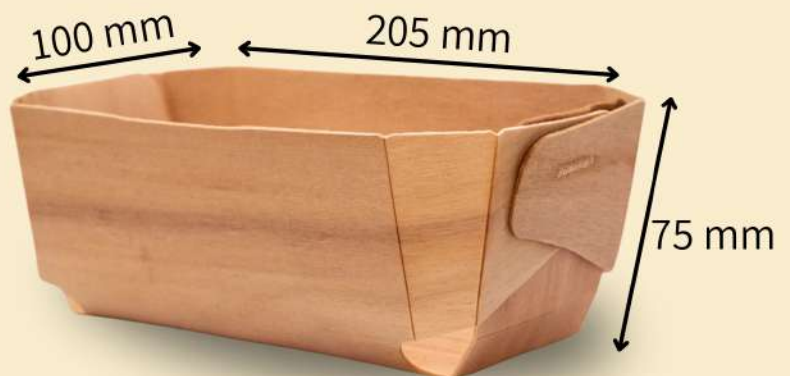

± 24 Gr

CAPACITY

± 370 Gr

TICKNESS

± 1.2 mm

MATERIAL

Poplar

BOX TYPE