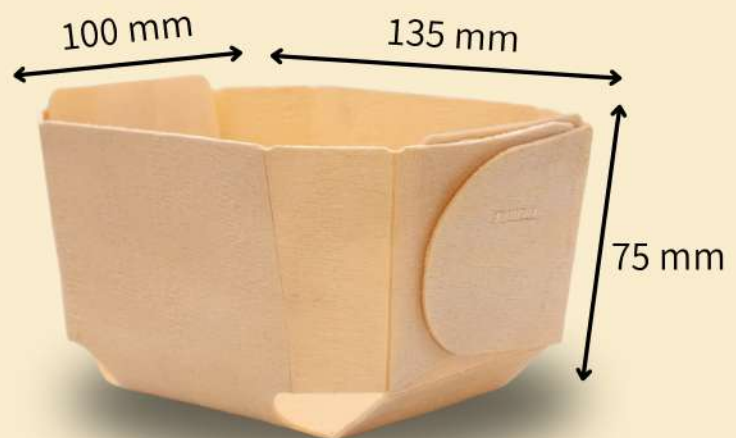

MATERIAL

Poplar