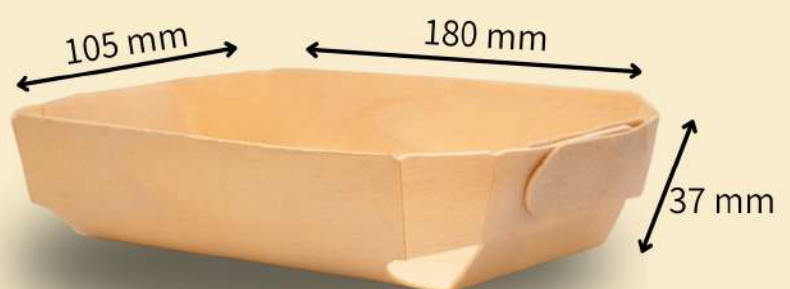

± 17 Gr

CAPACITY

± 170 Gr

TICKNESS

± 1.2 mm

MATERIAL

Poplar

MADRID_model