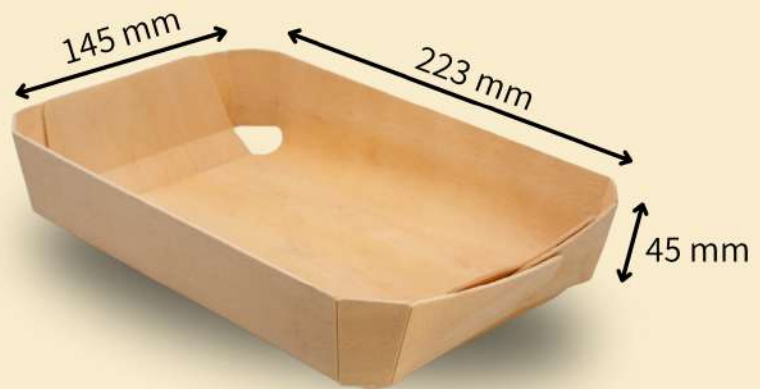

LISBON_model

TRAY DIMENSION

± 223 X 145 X 45 MM

WEIGHT

± 29 Gr

CAPACITY

± 350 Gr

TICKNESS

± 1.2 mm

MATERIAL

Poplar