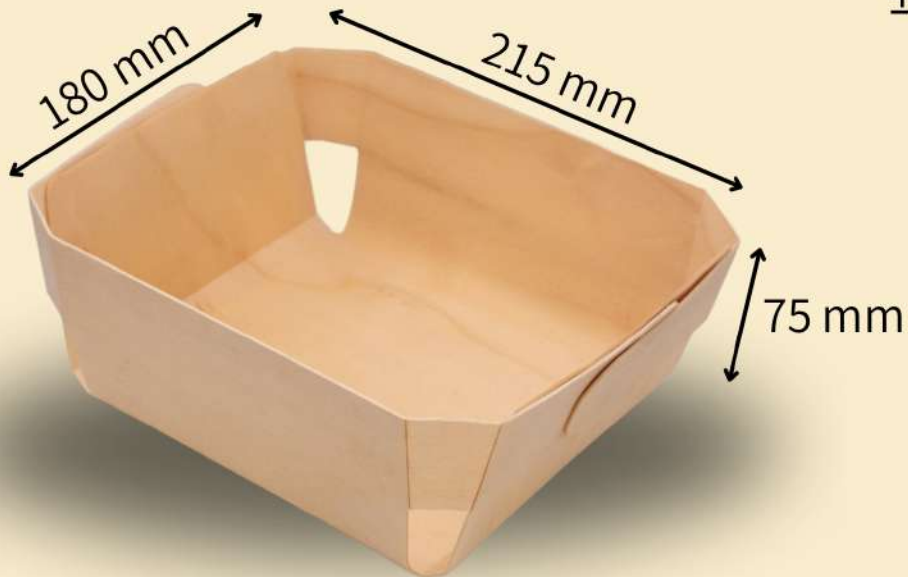

Cardbox Dimensions

60 X 40 X 37.5 CM \pm 3%

Gross Box Weight

\pm 5.502 Kg

Capacity per pallet

20 boxes - 3.740 units
1200 x 800 mm

TOKYO_model

TRAY DIMENSION
± 215 X 180 X 75 MM