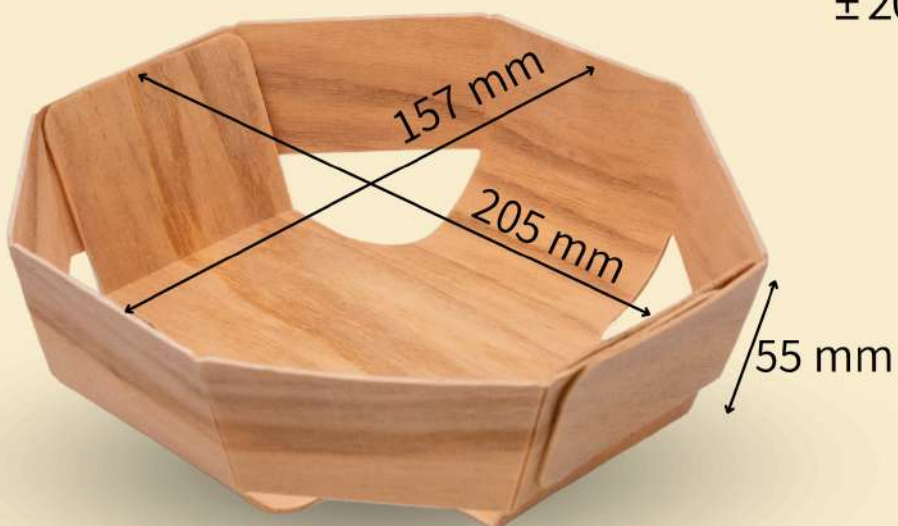

20 boxes - 4.800 units

1200 x 800 mm

ROME_model

TRAY DIMENSION
± 205 X 157 X 55 MM

WEIGHT
± 33 Gr

CAPACITY
± 420 Gr

TICKNESS
± 1.2 mm

MATERIAL
Poplar