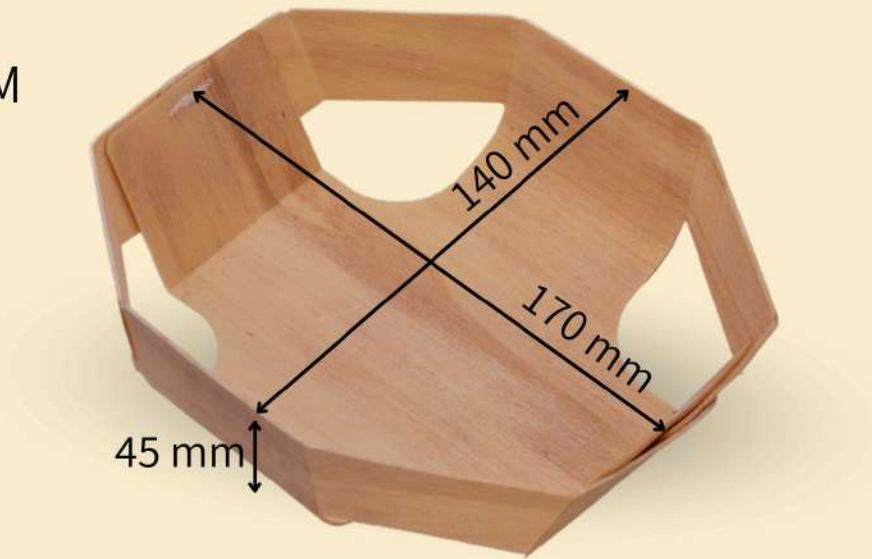

± 14 Gr

CAPACITY

± 260 Gr

TICKNESS

± 1.2 mm

MATERIAL

Poplar

ABU DHABI_model