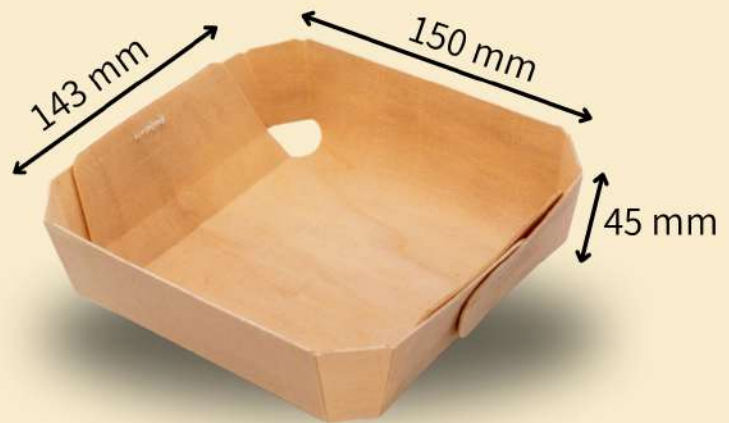

TRAY DIMENSION

$\pm 150 \times 143 \times 45 \text{ MM}$

WEIGHT

$\pm 20 \text{ Gr}$

CAPACITY

$\pm 230 \text{ Gr}$

TICKNESS

$\pm 1.2 \text{ mm}$

MATERIAL

Poplar