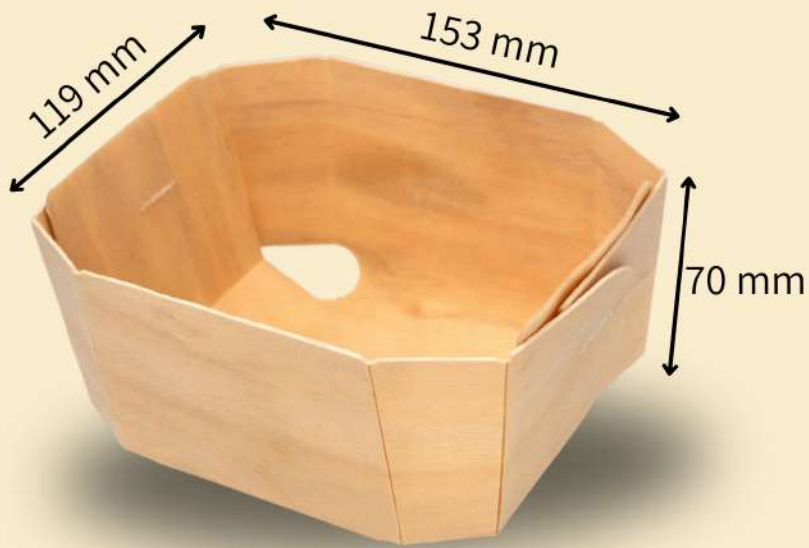

35 X 25 X 20 CM \pm 3%

Gross Box Weight

\pm 1.329 Kg

Medium

Packaging

220 UNITS

Cardbox Dimensions

60 X 40 X 37.5 CM \pm 3%

Gross Box Weight

\pm 7.020 Kg

Capacity per pallet

20 boxes - 4.400 units

1200 x 800 mm

LISBON_model

AMSTERDAM_model

TRAY DIMENSION
± 153 X 119 X 70 MM