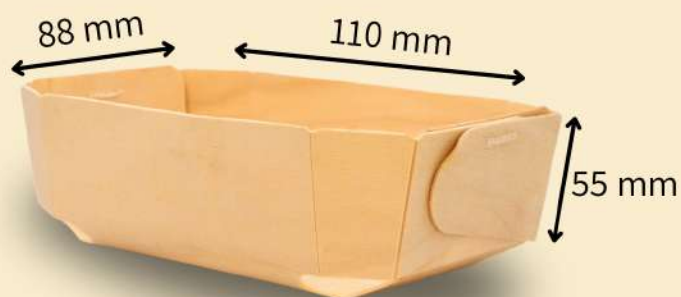

MATERIAL

Poplar