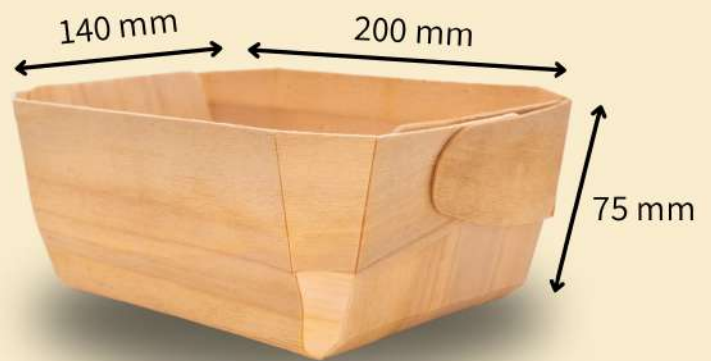

24 UNITS

Cardbox Dimensions35 X 25 X 20 CM \pm 3%**Gross Box Weight** \pm 0.933 Kg**Medium****Packaging**

200 UNITS

Cardbox Dimensions60 X 40 X 37.5 CM \pm 3%**Gross Box Weight** \pm 6.040 Kg**Capacity per pallet**

20 boxes - 4.000 units

1200 x 800 mm

**PARIS_model**

LUANDA_model

TRAY DIMENSION

± 200 X 140 X 75 MM

WEIGHT

± 27 Gr